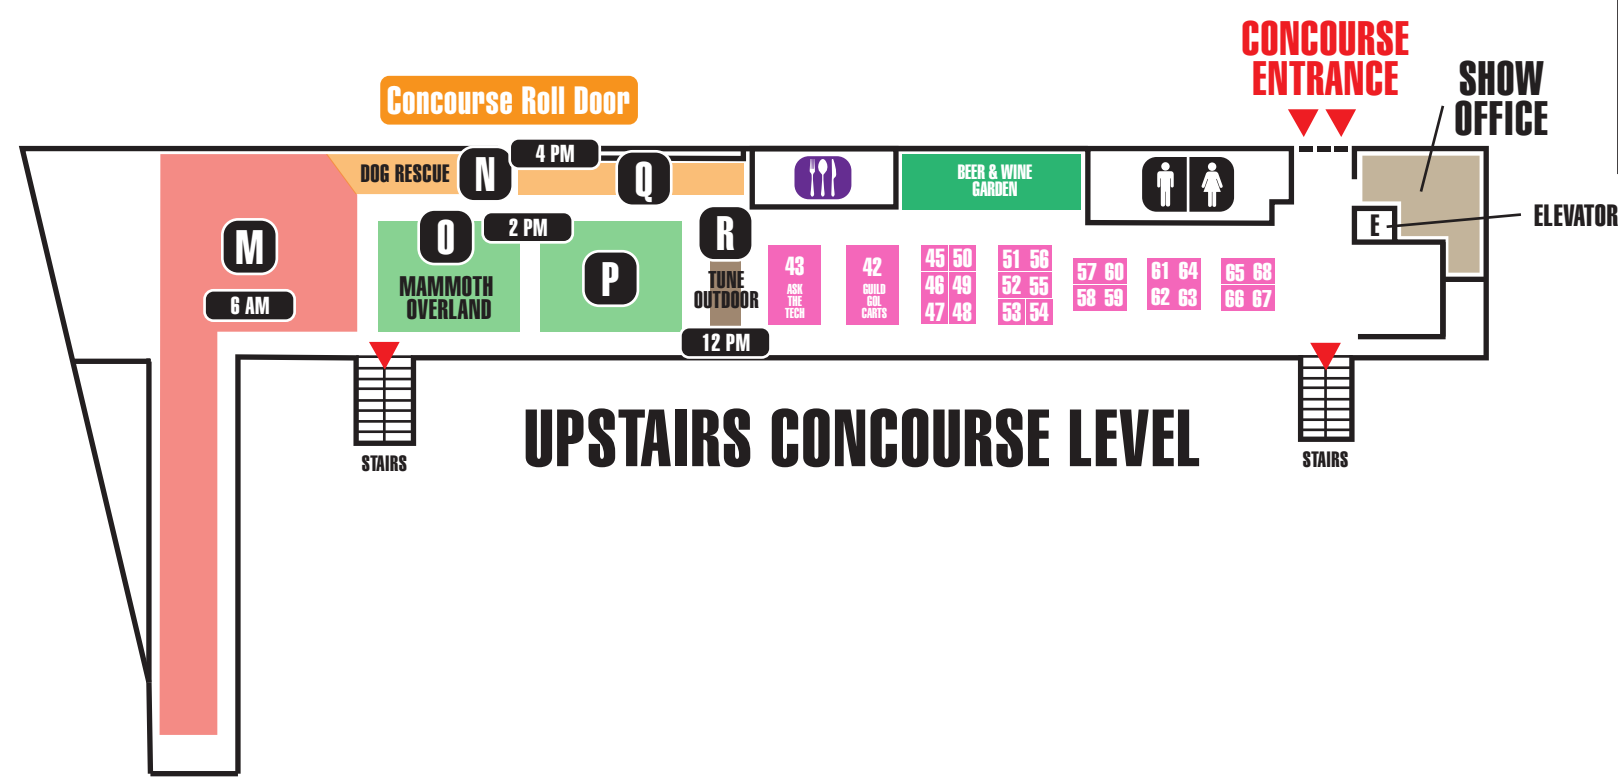

2025 Move-In Map

MOVE-IN TIMES TUESDAY	
6:00am	8:00am
6:30am	9:00am
7:00am	10:00am
7:30am	11:00am
12:00pm	1:00pm
2:00pm	4:00pm

WEDNESDAY	
8:00am