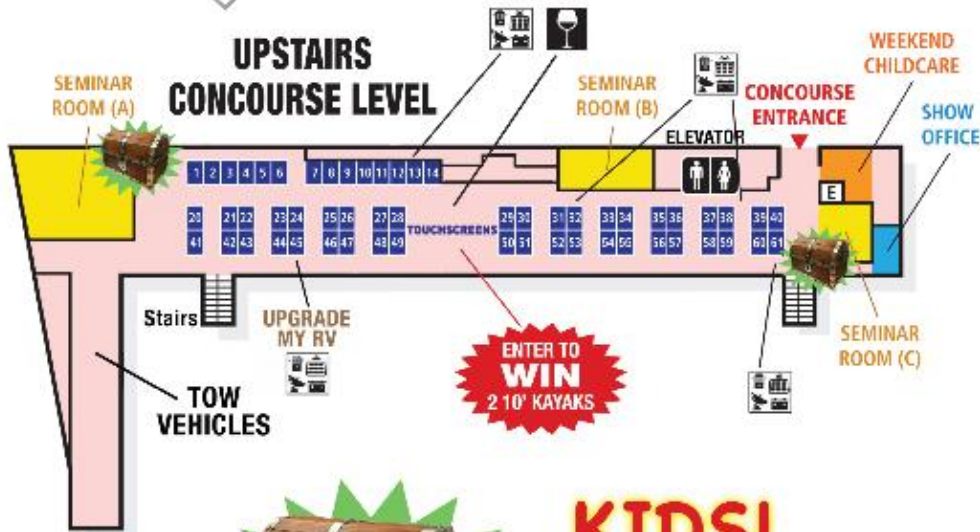

## SHOW HOURS

Thursday & Friday 11:00 AM - 8:00 PM  
 Saturday 10:00 AM - 8:00 PM  
 Sunday 10:00 AM - 5:00 PM

Show Office Phone 206.381.8000

- A** Dealers
- 01** Exhibitors
- Restrooms
- Concessions
- i** Information Center
- RV Accessory Vendor
- Beer & Wine Seating

## KIDS!

Head out on an expedition to find camping goodies hidden throughout the RV show! Grab a bag at the BECU booth and pick up a Treasure Trail Map at any show entrance. Follow the map to discover all of the locations of the hidden treasure chests!

**NORTH FIELD PLAZA**

**BECU**