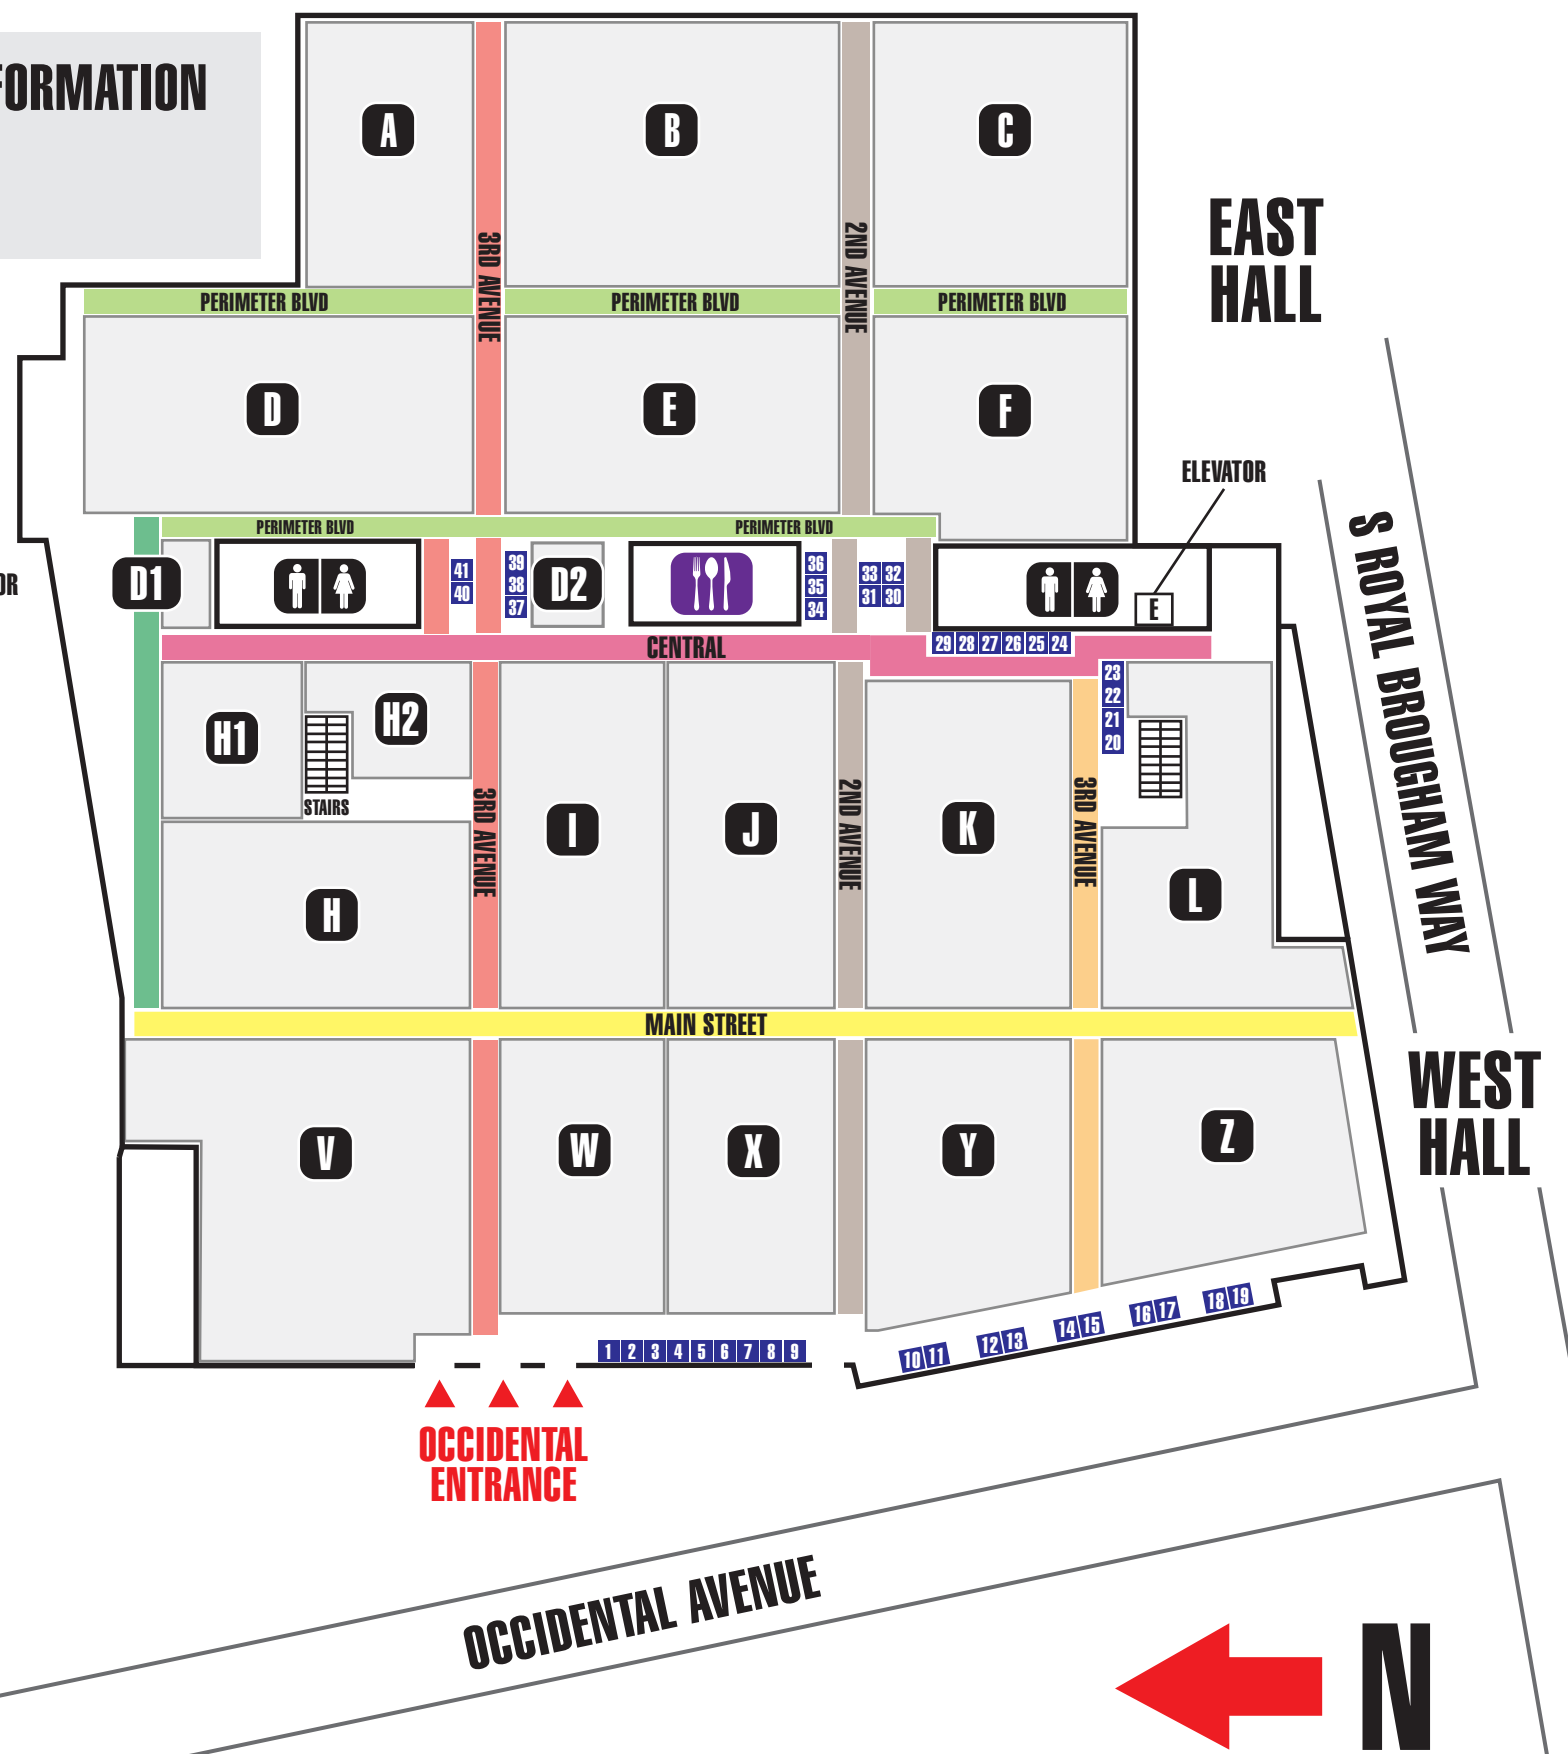

2026 Floor Plan

PROGRESSIVE

C DEALER
 RESTROOM
 INFORMATION

41 BOOTH
 FOOD

OCCIDENTAL ENTRANCE

OCCIDENTAL AVENUE